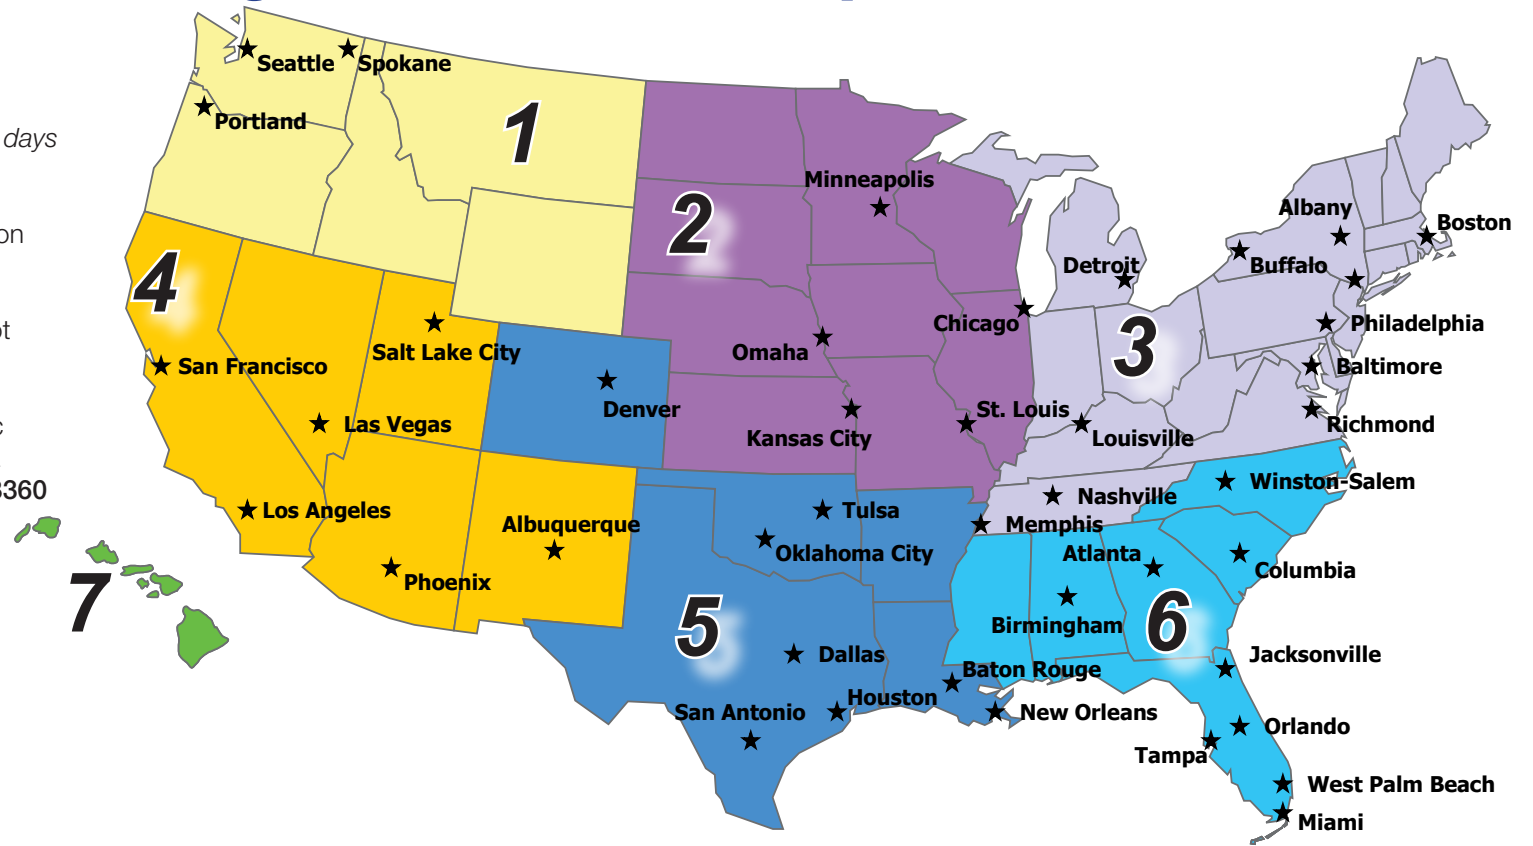

ShipCarsNow Average Transit Time Map

Notes:

Transit is door-to-door (subtract 4 days for rail ramp-to-ramp only)

Transit times are averages based on historical performance

Transit times are estimates and not service guarantees

For transit time between a specific origin-destination, log in and get a quote or call Sales on (866) 207-3360

Rail Door-to-Door

To Zones

Days	1	2	3	4	5	6	7
1	Truck	11	16	9	12	17	16
2	11	Truck	10	11	8	11	18
3	16	10	Truck	16	12	8	21
4	9	11	16	Truck	10	15	12
5	12	8	12	10	Truck	11	20
6	17	11	8	15	11	Truck	21
7	16	18	21	12	20	21	N/A

Direct Truck

To Zones

Days	1	2	3	4	5	6
1	4	8	10	6	8	10
2	8	4	6	7	5	6
3	10	6	4	9	7	6
4	6	7	9	4	7	9
5	8	5	7	7	5	6
6	10	6	6	9	6	5